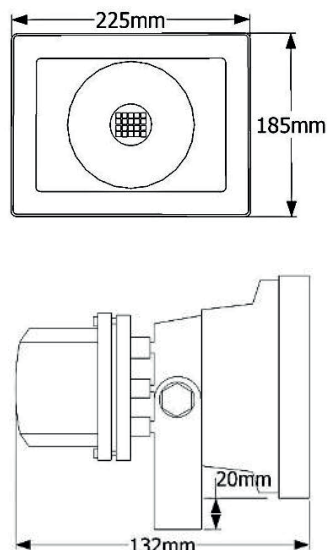

## FLE30 – 30W LED Floodlight

MLA part code:	FLE30G	FLE30BKB
Description:	IP65 LED Floodlight	
Finishes:	Grey	Black
Weight (kg):	2.2	
Wattage (W):	30	
Lumens:	3000 lm	
Lumens per Watt:	94	
Total circuit Power (W):	32	
Overall dimensions (mm):	185 (h) 225 (w) 132 (d)	
CCT:	6000K	
LED Colours:	Cool White	
Input voltage:	Mains 230V 50Hz	
Construction:	Die cast Aluminium	
Class:	Class I	
IP rating:	IP65	
Life span:	30,000 hrs	
Warranty:	1 Years	
Dimmable:	No	
Instruction sheet:	Yes	
Origin of Manufacture:	China	
Quality assurance system:	ISO9001	
Declaration of Conformity (held on file):	Yes	
Manufactured in accordance with:	EN60598	