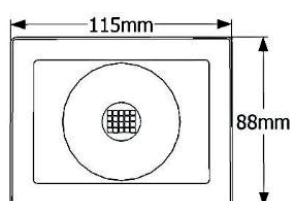

DATA SHEET: FLE10 SERIES

FLE10 – 10W LED Floodlight

MLA part code:	FLE10BKB	FLE10G	FLE10W
Description:	FLE10 – 10W LED Floodlight		
Finishes:	Black	Grey	White
Weight (kg):	0.65		
Wattage (W):	10		
Lumens:	750 lm		
Lumens per Watt:	68		
Total circuit Power (W):	11		
Overall dimensions (mm):	88 (h) 115 (w) 90 (d)		
CCT:	6400K		
LED Colours:	Cool White		
Input voltage:	Mains 230V 50Hz		
Construction:	Die cast Aluminium		
Driver required:	No		
Class:	Class I		
IP rating:	IP65		
Life span:	30,000 hrs		
Warranty:	2 Years		
Dimmable:	No		
Instruction sheet:	Yes		
Origin of Manufacture:	China		
Quality assurance system:	ISO9001		
Declaration of Conformity (held on file):	Yes		
Manufactured in accordance with:	EN60598		