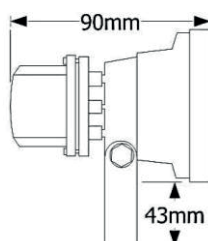

DATA SHEET: FLE10 SERIES

FLE10 – 10W LED Floodlight

MLA part code:	FLE10BKB	FLE10G	FLE10W
Description:	FLE10 – 10W LED Floodlight		
Finishes:	Black	Grey	White
Weight (kg):	0.65		
Wattage (W):	10		
Lumens:	750 lm		
Lumens per Watt:	68		
Total circuit Power (W):	11		
Overall dimensions (mm):	88 (h) 115 (w) 90 (d)		
CCT:	6400K		
LED Colours:	Cool White		
Input voltage:	Mains 230V 50Hz		
Construction:	Die cast Aluminium		
Driver required:	No		
Class:	Class I		
IP rating:	IP65		
Life span:	30,000 hrs		
Warranty:	2 Years		
Dimmable:	No		
Instruction sheet:	Yes		
Origin of Manufacture:	China		
Quality assurance system:	ISO9001		
Declaration of Conformity (held on file):	Yes		
Manufactured in accordance with:	EN60598		