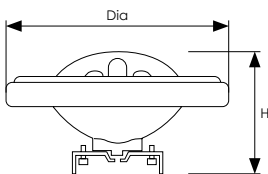

# AR111

Aluminium reflector for better beam control, metal cap over the filament to avoid direct glare.

- UV block
- 2,000 hour life
- 111mm diameter
- 3 beam angles
- G53 cap
- Dimmable
- For use in open luminaires

Product Code	Watts (W)	Volts (V)	UK Ref	Cap	Colour Appearance	Colour Temp (K)	Initial Lumens (lm)	Beam Angle	Dimensions (mm)		Energy Rating	Order Qty
									Dia	H		
<b>Single Carton</b>												
LV35MALUM	35	12	M353	G53	Warm White	3000	330	24°	111	57		5
LV50MALUM	50	12	M161	G53	Warm White	3000	600	24°	111	57		5
LV50NALUM	50	12	M101	G53	Warm White	3000	600	8°	111	57		5
LV75MALUM	75	12	M162	G53	Warm White	3000	680	24°	111	57		5
LV75NALUM	75	12	M102	G53	Warm White	3000	680	8°	111	57		5
LV75WALUM	75	12	M103	G53	Warm White	3000	680	45°	111	57		5
LV100MALUM	100	12	M152	G53	Warm White	3000	1050	24°	111	57		5
LV100NALUM	100	12	M114	G53	Warm White	3000	1050	8°	111	57		5
LV100WALUM	100	12	M191	G53	Warm White	3000	1050	45°	111	57		5